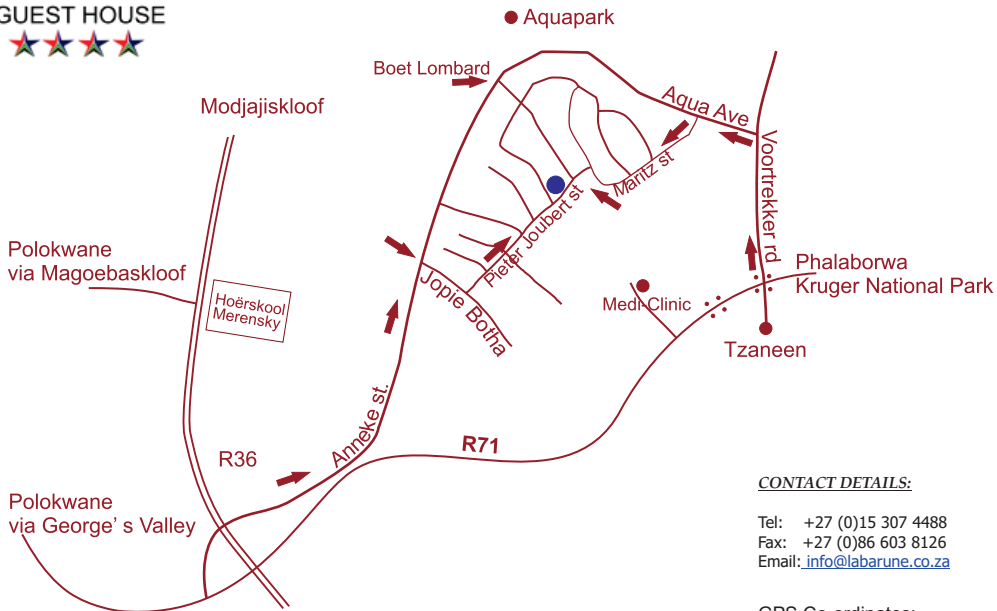

La Baruné

GUEST HOUSE

CONTACT DETAILS:

Tel: +27 (0)15 307 4488

Fax: +27 (0)86 603 8126

Email: info@labarune.co.za

GPS Co-ordinates:

23°49'09,37"S

30°08'59,06"E